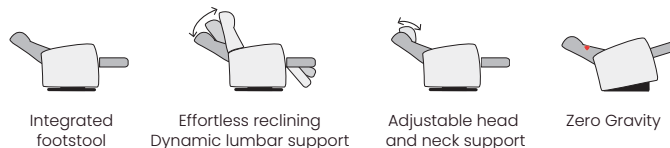

Strong and wide base provides durability and superior stability.

Low profile hard wood seat frame with enforced sinuous steel springs and high-density computer controlled injection molded foam provides superior seat comfort and durability.

Our **Zero Gravity** Chairs Provides ideal weight distribution which reduce the stress on different parts of your body.

- Improved blood circulation
- Reduced joint swelling
- Improved lung capacity and function
- Reduced back pain
- Reduced spinal cord compression

Full **arm support** regardless of reclining position

Power	PowerPlus	PowerExtra	PowerLux

- Power recline
- Zero Gravity position
- Lay-flat recline
- Extended Footrest
- Adjustable headrest
- Dynamic lumbar support
- Smart storage
- Battery option

- Power recline
- Zero Gravity position
- Lay-flat recline
- Extended Footrest
- **Power adjustable headrest**
- Dynamic lumbar support
- Smart storage
- Battery option

- Power Recline
- Zero Gravity position
- Lay-flat recline
- Extended Footrest
- Power adjustable headrest
- **Power adjustable Dynamic lumbar**
- **Comfort Heating**

- Power Recline
- Zero Gravity position
- Lay-flat recline
- Extended Footrest
- **Soft air massage**
- 4 different massage modes
- Comfort Heating
- Power adjustable headrest
- Power (air) adjustable dynamic lumbar

* No SmartStorage on Power Extra and PowerPlus as Battery is not recommended.