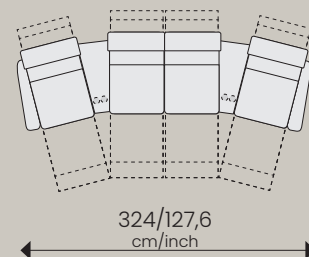

Dovre Home Theater AW
Grace G412 Ash

CONFIGURATIONS

Seat depth: 54/21,3
Seat height: 45/17,7
Seat width: 60/23,6

Seat + chaise depth : 107/42,1
Total height: 106-117/41,7-46,1
Wall clearance : 13/5

Center arm
Straight

Center arm
Wedge

A

174-184/
cm/inch

190/74,8
cm/inch

B

174-184/
cm/inch

200/78,7
cm/inch

C

174-184/
cm/inch

210/82,6
cm/inch

D

174-184/
cm/inch

198/78
cm/inch

Dimension may vary with +/- 2 cm / 1 inch