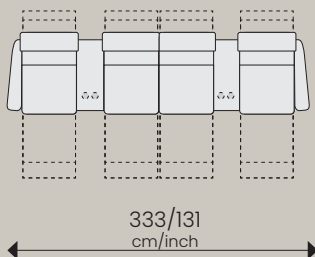

Dovre Home Theater AW
Grace G412 Ash

CONFIGURATIONS

Seat depth: 54/21,3
Seat height: 45/17,7
Seat width: 60/23,6

Seat + chaise depth : 107/42,1
Total height: 106-117/41,7-46,1
Wall clearance : 13/5

Center arm
Straight

Center arm
Wedge

A

174-184/
cm/inch

190/74,8
cm/inch

B

174-184/
cm/inch

200/78,7
cm/inch

C

174-184/
cm/inch

210/82,6
cm/inch

D

174-184/
cm/inch

198/78
cm/inch

Dimension may vary with +/- 2 cm / 1 inch