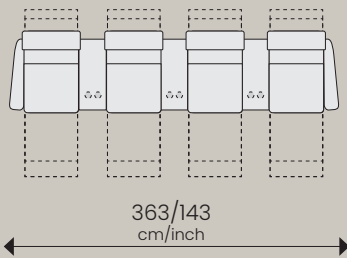

Dovre Home Theater AW
Grace G412 Ash

CONFIGURATIONS

Seat depth: 54/21,3
Seat height: 45/17,7
Seat width: 60/23,6

Seat + chaise depth : 107/42,1
Total height: 106-117/41,7-46,1
Wall clearance : 13/5

Center arm
Straight

Center arm
Wedge

A

174-184/
cm/inch

190/74,8
cm/inch

B

174-184/
cm/inch

200/78,7
cm/inch

C

174-184/
cm/inch

210/82,6
cm/inch

D

174-184/
cm/inch

198/78
cm/inch

Dimension may vary with +/- 2 cm / 1 inch