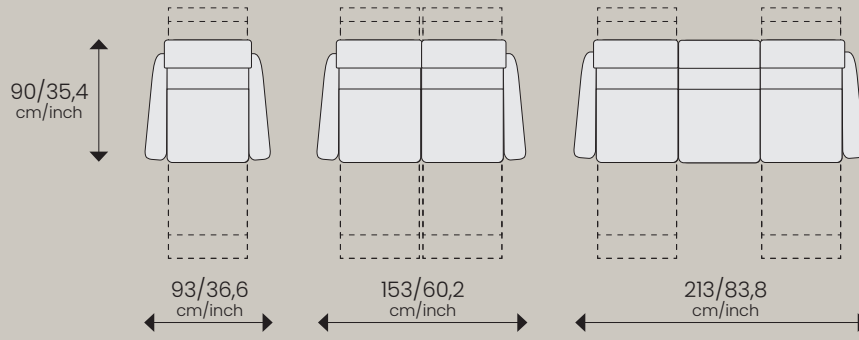

Wallsaver
Wall clearance :
13 cm/5 inch

Stainless cupholders, storage consoles and USB/USB-c charging provides added comfort and convenience.

Theater seating that can be configured to fit any room size.

Dovre Home Theater AW
Grace G412 Ash

CONFIGURATIONS

Seat depth: 54/21,3
Seat height: 45/17,7
Seat width: 60/23,6

Seat + chaise depth : 107/42,1
Total height: 106-117/41,7-46,1
Wall clearance : 13/5

Center arm
Straight

Center arm
Wedge

A

174-184/
cm/inch

190/74,8
cm/inch

B

174-184/
cm/inch

200/78,7
cm/inch

C

174-184/
cm/inch

210/82,6
cm/inch

D

174-184/
cm/inch

198/78
cm/inch

Dimension may vary with +/- 2 cm / 1 inch