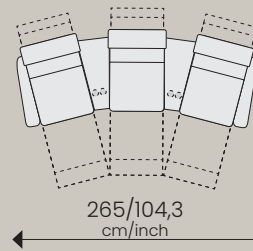

Dovre Home Theater AW
Grace G412 Ash

CONFIGURATIONS

Seat depth: 54/21,3
Seat height: 45/17,7
Seat width: 60/23,6

Seat + chaise depth : 107/42,1
Total height: 106-117/41,7-46,1
Wall clearance : 13/5

Center arm
Straight

Center arm
Wedge

A

174-184/
cm/inch

190/74,8
cm/inch

B

174-184/
cm/inch

200/78,7
cm/inch

C

174-184/
cm/inch

210/82,6
cm/inch

D

174-184/
cm/inch

198/78
cm/inch

Dimension may vary with +/- 2 cm / 1 inch