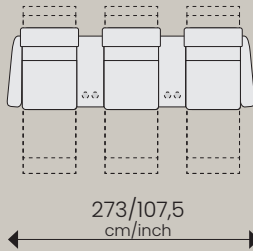

Dovre Home Theater AW
Grace G412 Ash

CONFIGURATIONS

Seat depth: 54/21,3
Seat height: 45/17,7
Seat width: 60/23,6

Seat + chaise depth : 107/42,1
Total height: 106-117/41,7-46,1
Wall clearance : 13/5

Center arm
Straight

Center arm
Wedge

A

174-184/
cm/inch

190/74,8
cm/inch

B

174-184/
cm/inch

200/78,7
cm/inch

C

174-184/
cm/inch

210/82,6
cm/inch

D

174-184/
cm/inch

198/78
cm/inch

Dimension may vary with +/- 2 cm / 1 inch