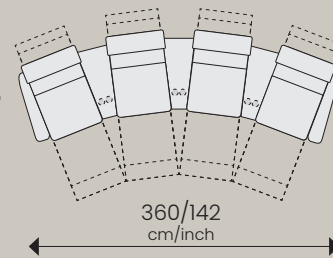

Dovre Home Theater AW
Grace G412 Ash

CONFIGURATIONS

Seat depth: 54/21,3
Seat height: 45/17,7
Seat width: 60/23,6

Seat + chaise depth : 107/42,1
Total height: 106-117/41,7-46,1
Wall clearance : 13/5

Center arm
Straight

Center arm
Wedge

A

174-184/
cm/inch

190/74,8
cm/inch

B

174-184/
cm/inch

200/78,7
cm/inch

C

174-184/
cm/inch

210/82,6
cm/inch

D

174-184/
cm/inch

198/78
cm/inch

Dimension may vary with +/- 2 cm / 1 inch