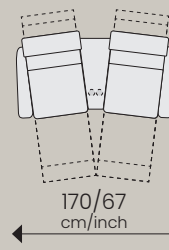

Wallsaver
Wall clearance :
13 cm/5 inch

Stainless cupholders, storage consoles and USB/USB-c charging provides added comfort and convenience.

Theater seating that can be configured to fit any room size.

Dovre Home Theater AW
Grace G412 Ash

CONFIGURATIONS

Seat depth: 54/21,3
Seat height: 45/17,7
Seat width: 60/23,6

Seat + chaise depth : 107/42,1
Total height: 106-117/41,7-46,1
Wall clearance : 13/5

Center arm
Straight

Center arm
Wedge

A

174-184/
cm/inch

190/74,8
cm/inch

B

174-184/
cm/inch

200/78,7
cm/inch

C

174-184/
cm/inch

210/82,6
cm/inch

D

174-184/
cm/inch

198/78
cm/inch

Dimension may vary with +/- 2 cm / 1 inch