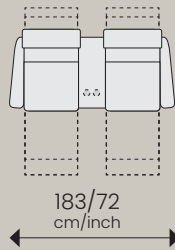

Wallsaver
Wall clearance :
13 cm/5 inch

Stainless cupholders, storage consoles and USB/USB-c charging provides added comfort and convenience.

Theater seating that can be configured to fit any room size.

Dovre Home Theater AW
Grace G412 Ash

CONFIGURATIONS

Seat depth: 54/21,3
Seat height: 45/17,7
Seat width: 60/23,6

Seat + chaise depth : 107/42,1
Total height: 106-117/41,7-46,1
Wall clearance : 13/5

Center arm
Straight

Center arm
Wedge

A

174-184/
cm/inch

190/74,8
cm/inch

B

174-184/
cm/inch

200/78,7
cm/inch

C

174-184/
cm/inch

210/82,6
cm/inch

D

174-184/
cm/inch

198/78
cm/inch

Dimension may vary with +/- 2 cm / 1 inch